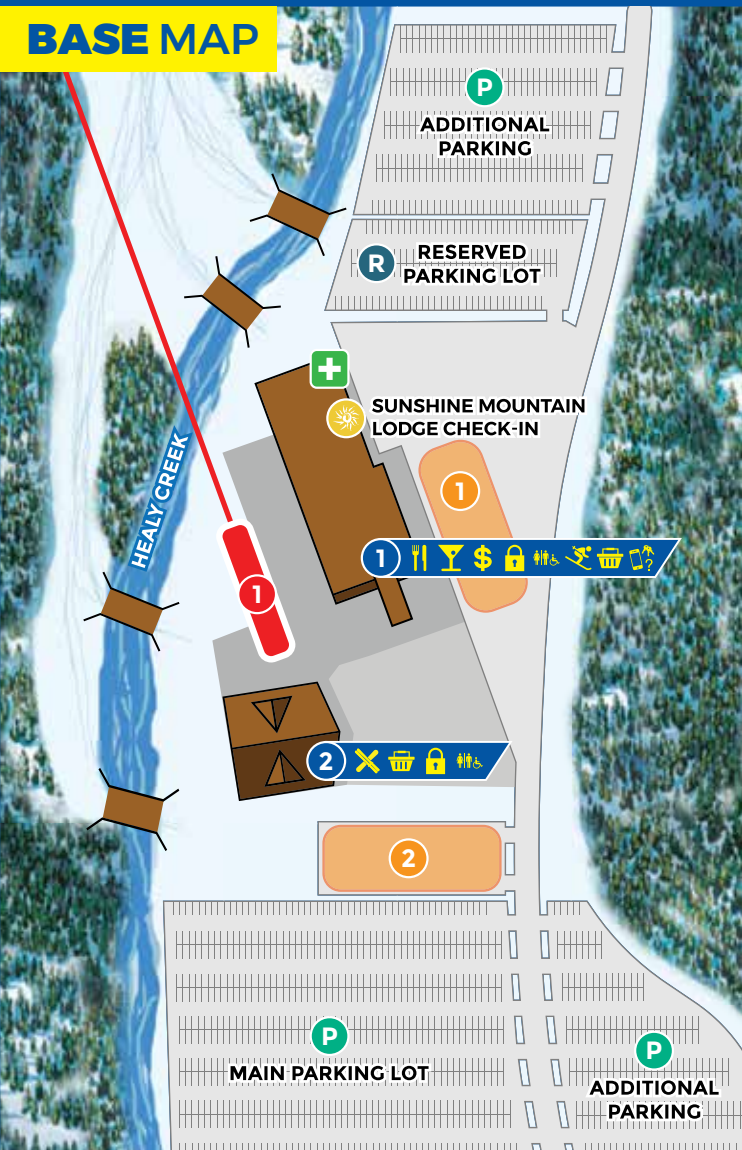

LEGEND

- ① Creekside Lodge

- ② Bourgeau Lodge

- ③ Sunshine Mountain Lodge

- ④ Old Sunshine Lodge

- ⑤ Centennial Lodge

- ⑥ Salomon Demo & Service Center

- ⑦ Old Gondola Sliver

- ⑧ Sprung Structure

- ① Village Gondola

- ② Angel Express Quad

- ③ Strawberry Express Quad

- ④ Mitey Mite Learning Area and Conveyor Lift

- ⑤ Standish Express Quad

- ⑥ Tiny Tigers Carpet Lift

- ⑦ Wawa Quad

- ① Banff Bus Pick-Up / Drop-Off

- ② 5 Minute Drop-Off Zone

- | | |
|---|--|
|  Washrooms |  Lockers |
|  Handicap Washrooms |  Shopping |
|  Bar / Lounge |  Rentals |
|  Restaurant |  Ski School |
|  Accommodation |  Lost & Found |
|  Daycare / Kids Kampus |  Sightseeing |
|  ATM |  First Aid |

BASE MAP

VILLAGE MAP